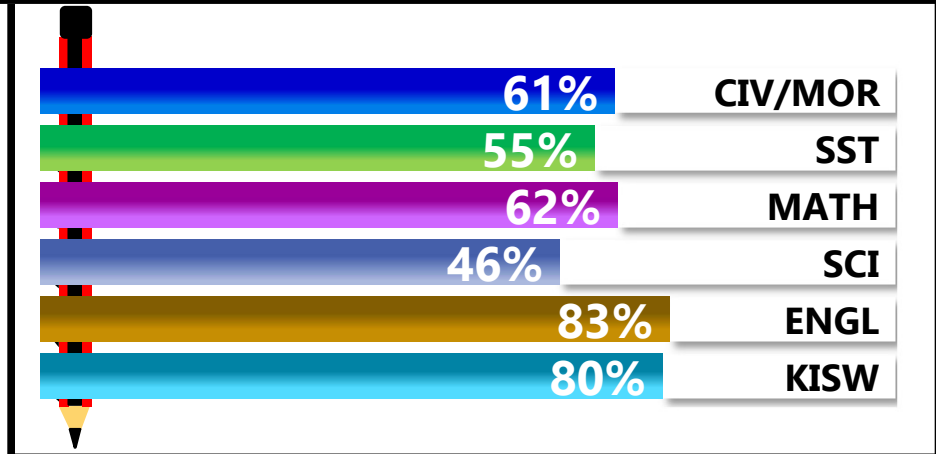

		<h1>MORNING STAR</h1>			
REGION: IRINGA		SCHOOL AVERAGE	194.3	OVERALL GRADE	
DISTRICT: MAFINGA				B	
				CATEGORY	
				BELOW 40	

SUBJECT PERFORMANCE ANALYSIS

SUBJECT NAME	AVG	%	RNK
ENGLISH	41.7	83%	1
KISWAHILI	40.0	80%	2
MATHEMATICS	31.1	62%	3
CIVIC & MORAL	30.7	61%	4
SOCIAL STUDIES	27.6	55%	5
SCIENCE	23.2	46%	6
BOYS/GIRLS PASS RATE	STD	AVG	%
BOYS	13	0.45	45%
GIRLS	17	0.55	55%