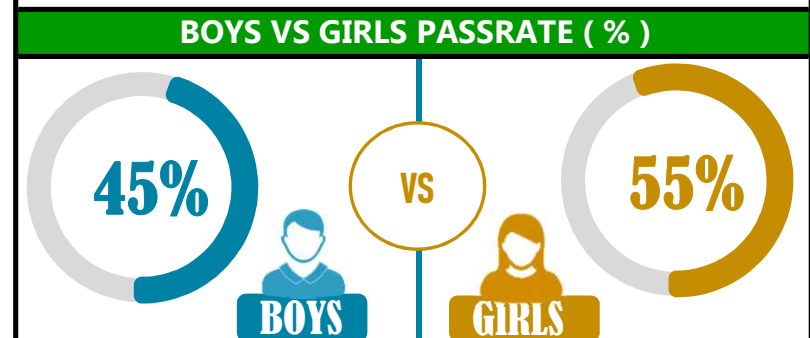

OVERALL GRADE ANALYSIS	NO.	SEATED	%
A	0	30	0%
B	20		67%
C	10		33%
D	0	0	0%
E	0		0%

OVERALL PERFORMANCE ANALYSIS		
REGISTERED	30	100%
SEATED	30	100%
ABSENTEES	0	0%
PASSED	30	100%
FAILED	0	0%